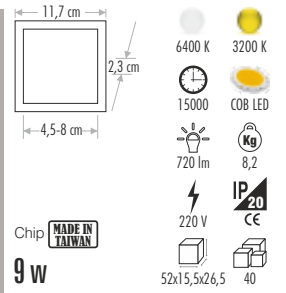

CT-5647 PLUS SLIM LED PANEL 85,00 ₺

CT-5648 PLUS SLIM LED PANEL 120,00 ₺

CT-5655 PLUS LED PANEL ARMATÜR 55,00 ₺

yeni

KOLAY MONTAJ-YUVARLAK ÇAĞLARA UYGUNDUR

CT-5656 PLUS LED PANEL ARMATÜR 65,00 ₺

yeni

KOLAY MONTAJ-YUVARLAK ÇAĞLARA UYGUNDUR