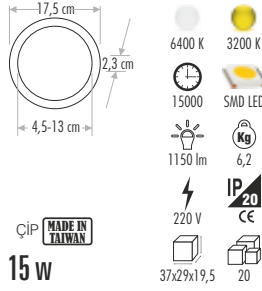

CT-5647 PLUS SLIM LED PANEL 85,00 ₺