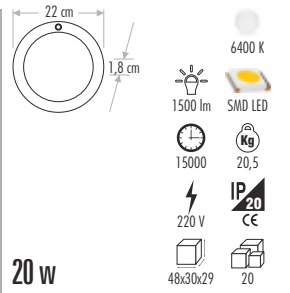

CT-9245 ULTRA SLİM SENSÖRLÜ TAVAN (ACİL AYDINLATMA KİTLİ) 350,00 ₺