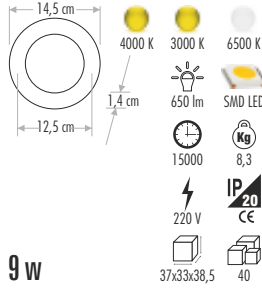

CATA®

2021-2

SLIM LED PANEL (%100 ALÜMİNYUM)

CT-5144 2" PANEL LED ARMATÜR 27,00 ₺

CT-5145 3" PANEL LED ARMATÜR 33,00 ₺

CT-5146 4" PANEL LED ARMATÜR 45,00 ₺

CT-5147 5" PANEL LED ARMATÜR 50,00 ₺

CT-5148 6" PANEL LED ARMATÜR 60,00 ₺