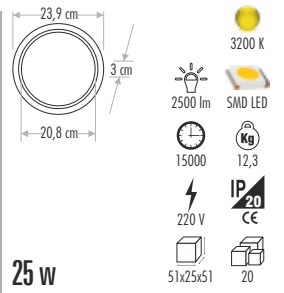

CT-5295 GOLD LED PANEL ARMATÜR 55,00 ₺

CT-5290 GOLD LED PANEL ARMATÜR 120,00 ₺

CT-5188 GOLD LED PANEL ARMATÜR

200,00 ₺

PLUS SLIM LED PANEL AYARLANABİLİR MONTAJ ÇAĞI

CT-5645 PLUS SLIM LED PANEL 45,00 ₺

CT-5646 PLUS SLIM LED PANEL 55,00 ₺