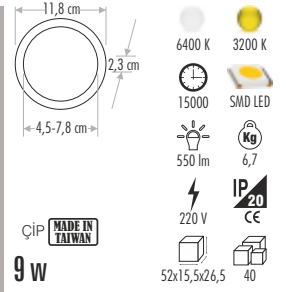

CT-5295 GOLD LED PANEL ARMATÜR 55,00 ₺

CT-5290 GOLD LED PANEL ARMATÜR 120,00 ₺

CT-5188 GOLD LED PANEL ARMATÜR

200,00 ₺

PLUS SLIM LED PANEL AYARLANABİLİR MONTAJ ÇAĞI

CT-5645 PLUS SLIM LED PANEL 45,00 ₺

CT-5646 PLUS SLIM LED PANEL 55,00 ₺