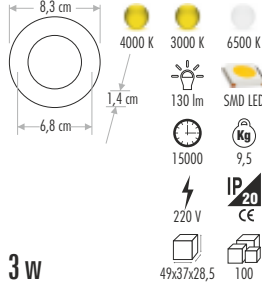

CATA®

2021-2

SLIM LED PANEL (%100 ALÜMİNYUM)

CT-5144 2" PANEL LED ARMATÜR 27,00 ₺

CT-5145 3" PANEL LED ARMATÜR 33,00 ₺

CT-5146 4" PANEL LED ARMATÜR 45,00 ₺

CT-5147 5" PANEL LED ARMATÜR 50,00 ₺

CT-5148 6" PANEL LED ARMATÜR 60,00 ₺