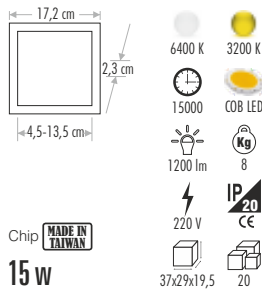

KOLAY MONTAJ-YUVARLAK ÇAĞLARA UYGUNDUR

CT-5657 PLUS LED PANEL ARMATÜR 100,00 ₺

yeni