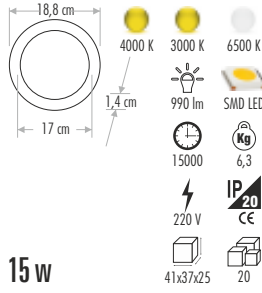

CATA®

2021-2

SLIM LED PANEL (%100 ALÜMİNYUM)

CT-5144 2" PANEL LED ARMATÜR 27,00 ₺

CT-5145 3" PANEL LED ARMATÜR 33,00 ₺

CT-5146 4" PANEL LED ARMATÜR 45,00 ₺

CT-5147 5" PANEL LED ARMATÜR 50,00 ₺

CT-5148 6" PANEL LED ARMATÜR 60,00 ₺