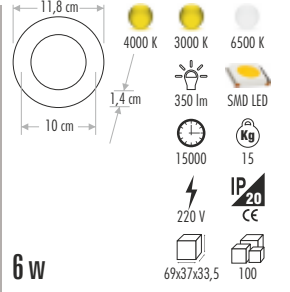

CATA®

2021-2

SLIM LED PANEL (%100 ALÜMİNYUM)

CT-5144 2" PANEL LED ARMATÜR 27,00 ₺

CT-5145 3" PANEL LED ARMATÜR 33,00 ₺

CT-5146 4" PANEL LED ARMATÜR 45,00 ₺

CT-5147 5" PANEL LED ARMATÜR 50,00 ₺

CT-5148 6" PANEL LED ARMATÜR 60,00 ₺