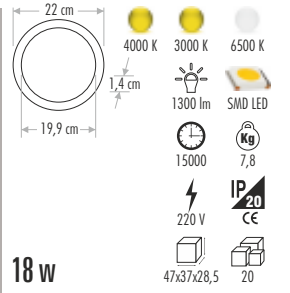

CT-5149 8" PANEL LED ARMATÜR 65,00 ₺