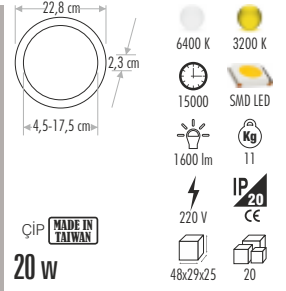

CT-5648 PLUS SLIM LED PANEL 120,00 ₺