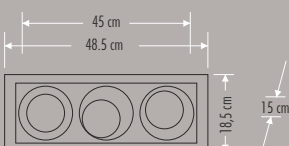

CT-5505 HALOSPOT LED ARMATÜR

ÇİP MADE IN TAIWAN