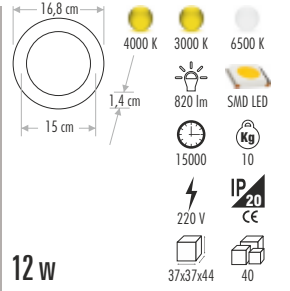

CATA®

2021-2

SLIM LED PANEL (%100 ALÜMİNYUM)

CT-5144 2" PANEL LED ARMATÜR 27,00 ₺

CT-5145 3" PANEL LED ARMATÜR 33,00 ₺

CT-5146 4" PANEL LED ARMATÜR 45,00 ₺

CT-5147 5" PANEL LED ARMATÜR 50,00 ₺

CT-5148 6" PANEL LED ARMATÜR 60,00 ₺