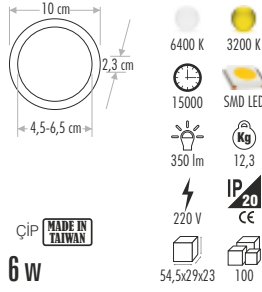

PLUS SLIM LED PANEL AYARLANABİLİR MONTAJ ÇAĞI

CT-5645 PLUS SLIM LED PANEL 45,00 ₺