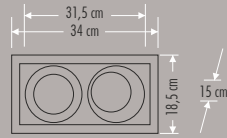

CT-5504 HALOSPOT LED ARMATÜR

ÇİP MADE IN TAIWAN