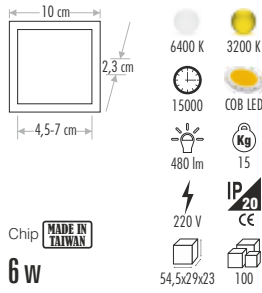

CT-5655 PLUS LED PANEL ARMATÜR 55,00 ₺

yeni