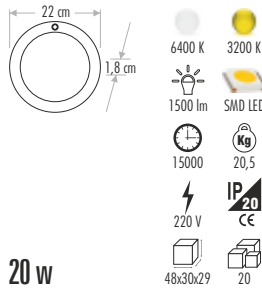

CT-9247 ULTRA SLİM SENSÖRLÜ TAVAN (GECE GÜNDÜZ AYARLI) 230,00 ₺