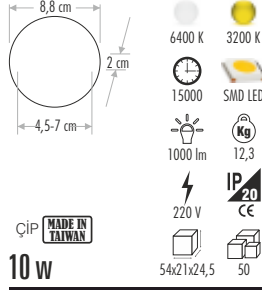

X-PLUS LED PANEL AYARLANABİLİR MONTAJ ÇAPI