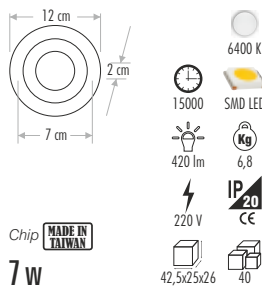

CT-5120 OKYANUS LED PANEL ARMATÜR 75,00 ₺