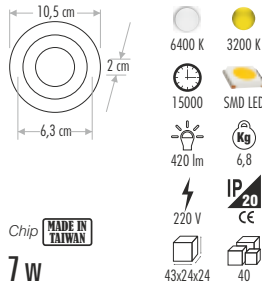

CT-5150 OKYANUS LED PANEL ARMATÜR 75,00 ₺