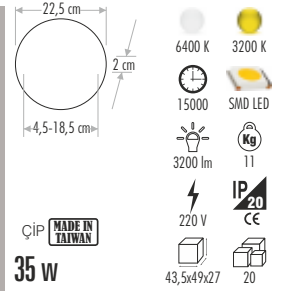

CT-5663 X-PLUS SLIM LED PANEL 170,00 ₺
(AYARLANABİLİR MONTAJ ÇAPI)