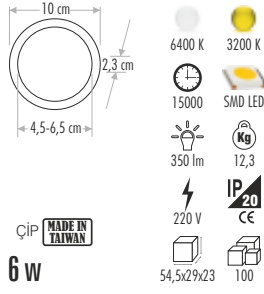

CT-5646 PLUS SLIM LED PANEL 65,00 ₺

PLUS SLIM LED PANEL AYARLANABİLİR MONTAJ ÇAPI