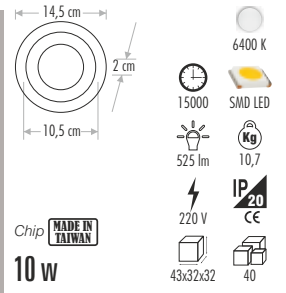

CT-5151 OKYANUS LED PANEL ARMATÜR 125,00 ₺